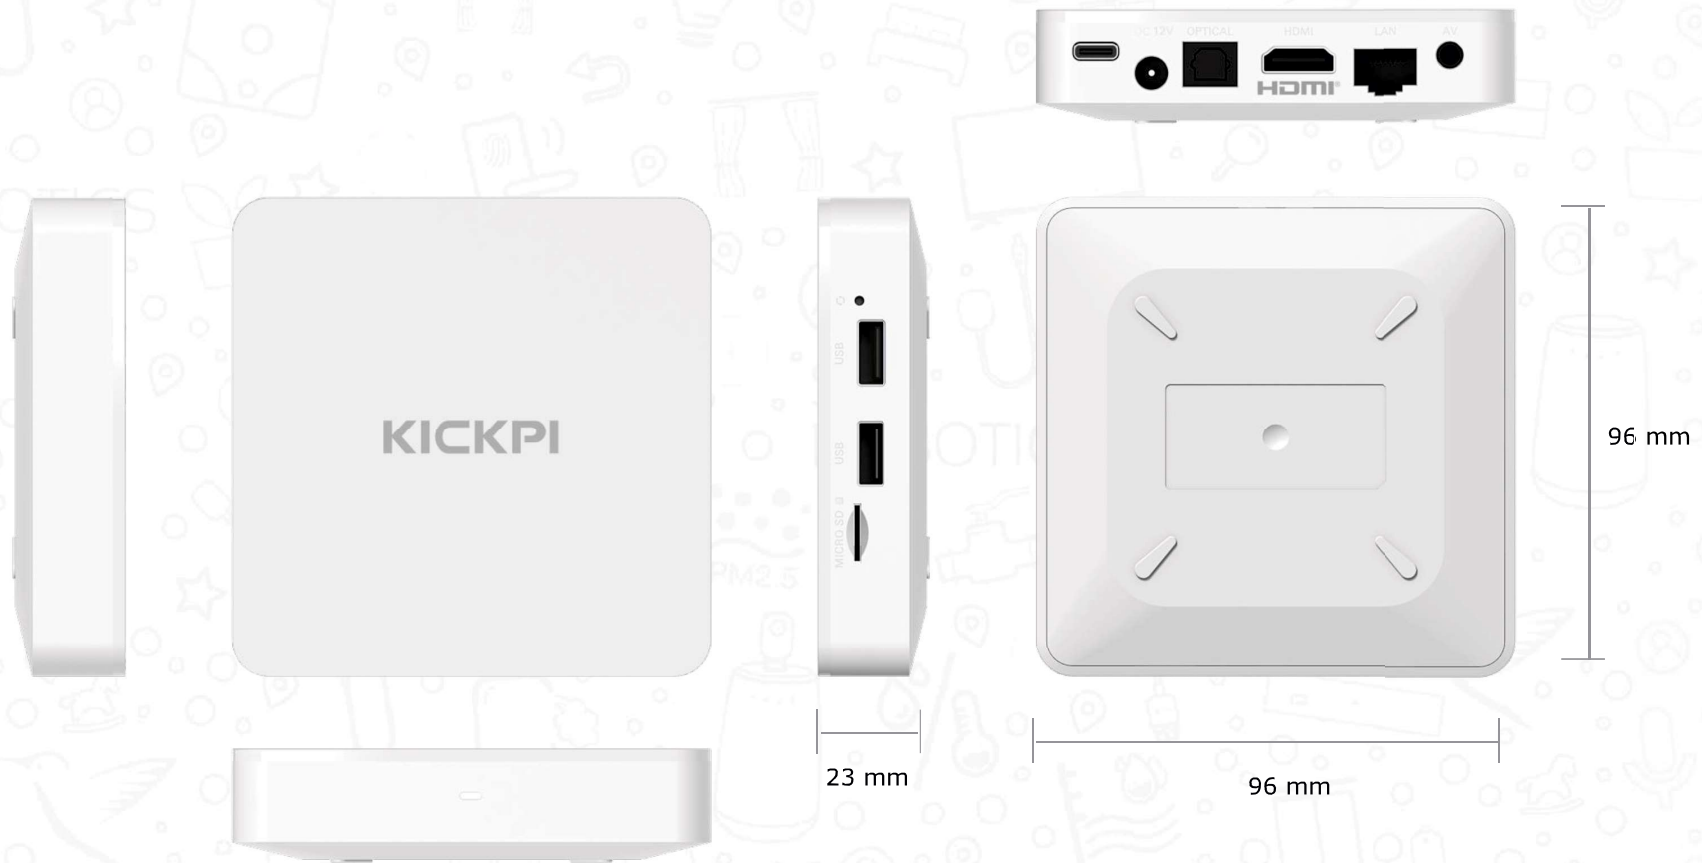

KICKPI

23 mm

96 mm

96 mm