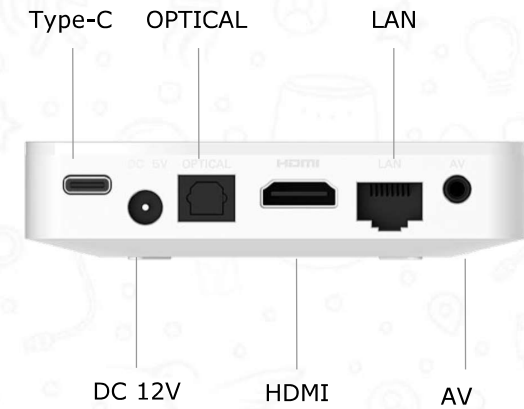

HDMI 2.1

Wi-Fi 5

AV1

Dolby Audio

Specifications

Hardware Platform	
CPU Chipset	Amlogic S905Y4
DMIPS	16.5k DMIPS
GPU	ARM Mali-G31 MP2
RAM	2GB LPDDR4
Flash	eMMC 32GB
Network	
Wi-Fi	802.11 b/g/n/ac 2.4G/5G Wi-Fi 5
Ethernet	100 Mbps
Bluetooth	Bluetooth 5.0

Specifications

DRM	
Widevine Level	Support, Level 1
PlayReady	Support, SL3000
Audio	
Audio Decoding	Supports MP3, AAC, WMA, RM, FLAC, Ogg and programmable with 7.1/5.1 down-mixing
Audio Mode	Mono/Stereo/Left/Right
Dolby Digital Plus	Support

Specifications

Interface	
LED indicator light	Support
Micro SD	Support
USB Port	Support, 2*USB 2.0
HDMI Output	Support
SPDIF	Support
AV Output	Support
Reset Button	Support

Specifications

RCU	
IR Support	Yes
Protocol	BLE 4.2
Battery Type	2*AAA 1.5V
Power Supply	
DC Input	12.0V / 1.5A
Input Voltage	AC 100V - 240V
Power Consumption	Maximum 18W
Power Line Length	1.5 Meter
Lightning Level	4KV

Specifications

Mechanical	
Dimension (W*D*H mm)	96*96*23 mm
Weight	< 1kg
Cover Color	White
Accessories	
Power Adapter	1 * 12.0V/1.5A Adapter
Remote Control	1 * Remote Control
User Manual	1 * User Manual
HDMI Cable	1 * HDMI Cable 1.2 Meter