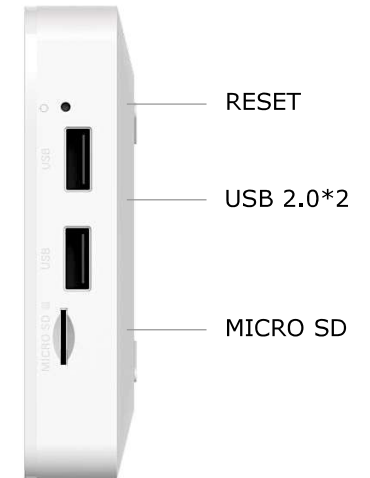

Specifications

Video	
Video Decoding	AV1 MP-10@L5.1 up to 4Kx2K@60fps VP9 Profile-2 up to 4Kx2K@60fps H.265 HEVC MP-10@L5.1 up to 4Kx2K@60fps AVS2-P2 Profile up to 4Kx2K@60fps H.264 AVC HP@L5.1 up to 4Kx2K@30fps MPEG-4 ASP@L5 up to 1080P@60fps (ISO-14496) WMV/VC-1 SP/MP/AP up to 1080P@60fps AVS-P16(AVS+) /AVS-P2 JiZhun Profile up to 1080P@60fps MPEG-2 MP/HL up to 1080P@60fps (ISO-13818) MPEG-1 MP/HL up to 1080P@60fps (ISO-11172) RealVideo 8/9/10 up to 1080P@60fps
Video File Format	Supports *.mkv,*.wmv,*.mpg, *.mpeg, *.dat, *.avi, *.mov, *.iso, *.mp4, *.rm and *.jpg file formats
Video Resolution	480i/p, 576i/p, 720p, 1080i/p and 4Kx2K
Video Output	HDMI 2.1, HDCP2.2

Specifications

Interface	
LED indicator light	Support
Micro SD	Support
USB Port	Support, 2*USB 2.0
HDMI Output	Support
SPDIF	Support
AV Output	Support
Reset Button	Support

Specifications

RCU	
IR Support	Yes
Protocol	BLE 4.2
Battery Type	2*AAA 1.5V
Power Supply	
DC Input	12.0V / 1.5A
Input Voltage	AC 100V - 240V
Power Consumption	Maximum 18W
Power Line Length	1.5 Meter
Lightning Level	4KV

Specifications

Mechanical	
Dimension (W*D*H mm)	96*96*23 mm
Weight	< 1kg
Cover Color	White
Accessories	
Power Adapter	1 * 12.0V/1.5A Adapter
Remote Control	1 * Remote Control
User Manual	1 * User Manual
HDMI Cable	1 * HDMI Cable 1.2 Meter